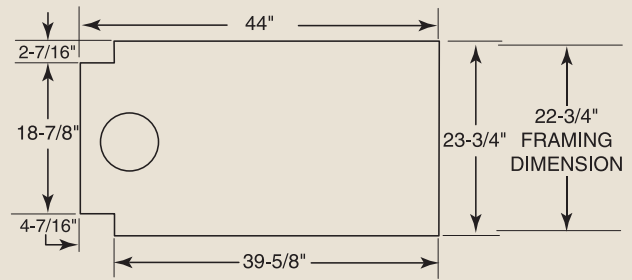

PRODUCT SPECIFICATIONS Peninsula (624DVPF) Designer Direct Vent

GLASS VIEWING AREA

Front Opening Width: 32-1/4"

Front Opening Height: 19-1/2"

TECHNICAL INFORMATION

Max. Btu Input: 36,000 BTU/HR

Ignition System: Standing Pilot or Electronic

Wood Cabinets

TOP VIEW

FRONT VIEW

SIDE VIEW

Framing dimensions in illustrations accommodate 1/2" finishing material.

A Brand of Monessen Hearth Systems Co.
149 Cleveland Drive, Paris, Kentucky 40361

www.monessenhearth.com