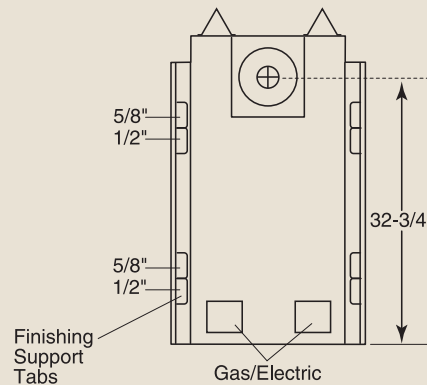

PRODUCT SPECIFICATIONS Peninsula (624DVPF) Designer Direct Vent

GLASS VIEWING AREA

Front Opening Width: 32-1/4"

Front Opening Height: 19-1/2"

TECHNICAL INFORMATION

Max. Btu Input: 36,000 BTU/HR

Ignition System: Standing Pilot or Electronic

Clearance to Fireplace: 1/2"

CSA Design Certified

FIELD INSTALLED ACCESSORIES

Louvers: Polished Brass, Pewter

Variable Thermostat Controlled Forced Air Blower (160 cfm) - BLOT

Ambient Technologies™ Remote Controls and Thermostats

Wood Cabinets

TOP VIEW

FRONT VIEW

SIDE VIEW

Framing dimensions in illustrations accommodate 1/2" finishing material.

A Brand of Monessen Hearth Systems Co.
149 Cleveland Drive, Paris, Kentucky 40361

www.monessenhearth.com