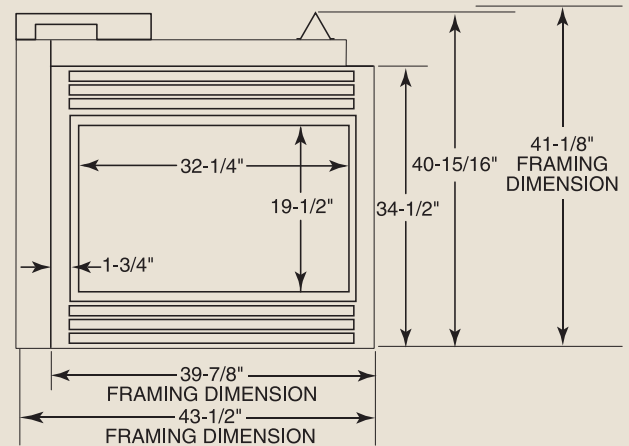

PRODUCT SPECIFICATIONS Peninsula (624DVPF) Designer Direct Vent

GLASS VIEWING AREA

Front Opening Width: 32-1/4"

Front Opening Height: 19-1/2"

TECHNICAL INFORMATION

Max. Btu Input: 36,000 BTU/HR

Ignition System: Standing Pilot or Electronic

Wood Cabinets

TOP VIEW

FRONT VIEW

SIDE VIEW

Framing dimensions in illustrations accommodate 1/2" finishing material.

A Brand of Monessen Hearth Systems Co.
149 Cleveland Drive, Paris, Kentucky 40361

www.monessenhearth.com