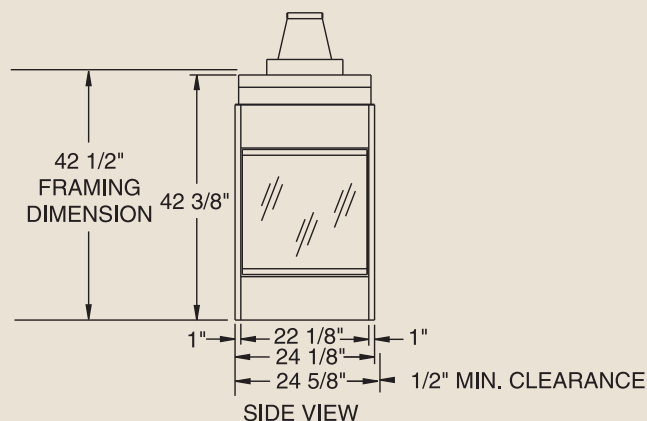

SIDE VIEW

Framing dimensions in illustrations accommodate 1/2" finishing material.

A Brand of Monessen Hearth Systems Co.
149 Cleveland Drive, Paris, Kentucky 40361

www.monessenhearth.com