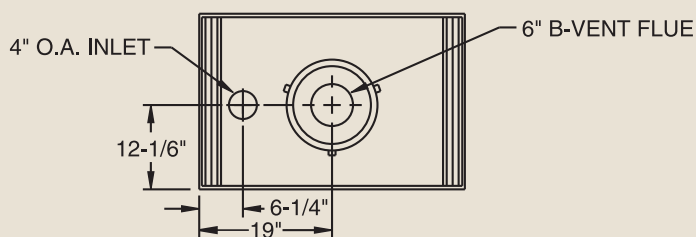

PRODUCT SPECIFICATIONS

Bay (624BVBVY) Designer B Vent

INTERIOR DIMENSIONS

Front opening width: 36"
Front opening height: 22 1/4"
Rear Wall Width: 36"
Firebox Depth: 22 1/8"

TECHNICAL INFORMATION

Max. Btu Input: 42,000 BTU/HR
Ignition System: Standing Pilot or Electronic
Gas Type: Natural (LP Conversion Kit Available)
Flue Type: B Vent
Vent Size: 6" B Vent
Clearance to Flue: Specified by B Vent Manufacturer
Clearance to Fireplace: 1/2"
CSA Design Certified

FIELD INSTALLED ACCESSORIES

Outside Combustion Air Kit: 6AK
Ambient Technologies™ Remote Controls and Thermostats
Firebrick

TOP VIEW

Framing dimensions in illustrations accommodate 1/2" finishing material.

A Brand of Monessen Hearth Systems Co.
149 Cleveland Drive, Paris, Kentucky 40361

www.monessenhearth.com