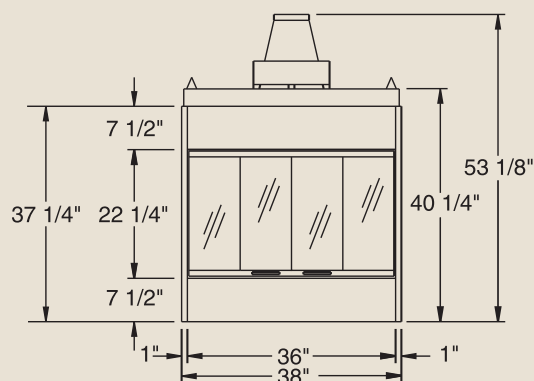

PRODUCT SPECIFICATIONS

Bay (624BVBVY) Designer B Vent

INTERIOR DIMENSIONS

Front opening width: 36"
Front opening height: 22 1/4"
Rear Wall Width: 36"
Firebox Depth: 22 1/8"

TECHNICAL INFORMATION

Max. Btu Input: 42,000 BTU/HR
Ignition System: Standing Pilot or Electronic
Gas Type: Natural (LP Conversion Kit Available)
Flue Type: B Vent
Vent Size: 6" B Vent
Clearance to Flue: Specified by B Vent Manufacturer
Clearance to Fireplace: 1/2"
CSA Design Certified

FIELD INSTALLED ACCESSORIES

Outside Combustion Air Kit: 6AK
Ambient Technologies™ Remote Controls and Thermostats
Firebrick

FRONT VIEW

Framing dimensions in illustrations accommodate 1/2" finishing material.

A Brand of Monessen Hearth Systems Co.
149 Cleveland Drive, Paris, Kentucky 40361

www.monessenhearth.com