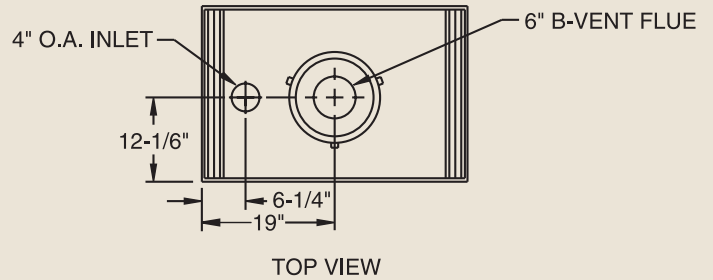

Framing dimensions in illustrations accommodate 1/2" finishing material.

A Brand of Monessen Hearth Systems Co.
149 Cleveland Drive, Paris, Kentucky 40361

www.monessenhearth.com

To avoid personal injury or property damage, the product described by this brochure must be installed, operated and maintained in strict compliance with the instructions packaged with the product and all applicable building or fire codes. Contact local building or fire officials about restrictions and installation inspection requirements. All photographs and drawings on this brochure are for illustrative purposes only and are not intended for, nor should they be used as a substitute for the instructions packaged with the unit. Appearance and specifications of the product are subject to change without notice. © 2009 Monessen Hearth Systems Co.