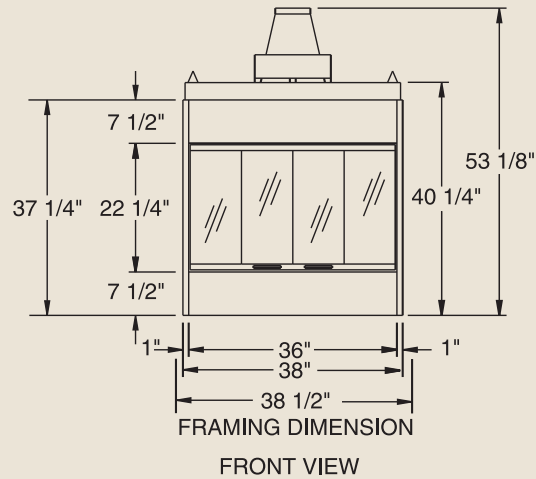

Framing dimensions in illustrations accommodate 1/2" finishing material.

A Brand of Monessen Hearth Systems Co.
149 Cleveland Drive, Paris, Kentucky 40361

www.monessenhearth.com

To avoid personal injury or property damage, the product described by this brochure must be installed, operated and maintained in strict compliance with the instructions packaged with the product and all applicable building or fire codes. Contact local building or fire officials about restrictions and installation inspection requirements. All photographs and drawings on this brochure are for illustrative purposes only and are not intended for, nor should they be used as a substitute for the instructions packaged with the unit. Appearance and specifications of the product are subject to change without notice. © 2009 Monessen Hearth Systems Co.