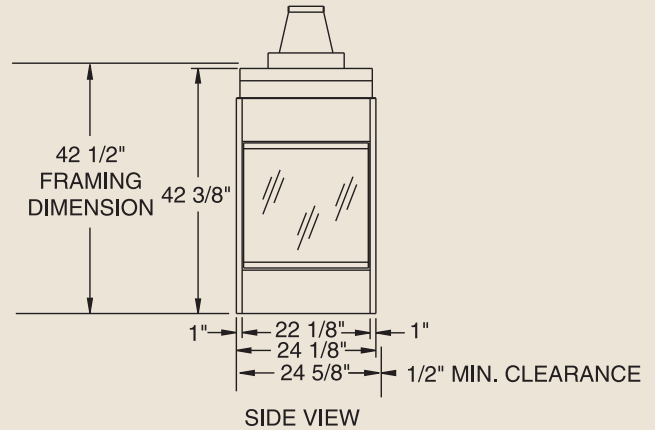

Framing dimensions in illustrations accommodate 1/2" finishing material.

A Brand of Monessen Hearth Systems Co.
149 Cleveland Drive, Paris, Kentucky 40361

www.monessenhearth.com

To avoid personal injury or property damage, the product described by this brochure must be installed, operated and maintained in strict compliance with the instructions packaged with the product and all applicable building or fire codes. Contact local building or fire officials about restrictions and installation inspection requirements. All photographs and drawings on this brochure are for illustrative purposes only and are not intended for, nor should they be used as a substitute for the instructions packaged with the unit. Appearance and specifications of the product are subject to change without notice. © 2009 Monessen Hearth Systems Co.