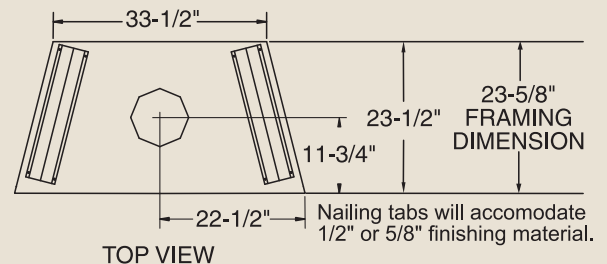

A Brand of Monessen Hearth Systems Co.
149 Cleveland Drive, Paris, Kentucky 40361

www.monessenhearth.com