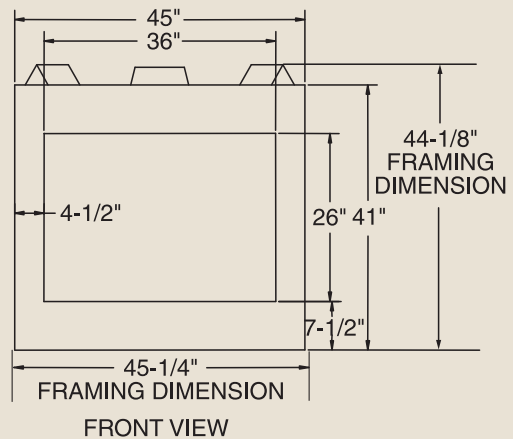

A Brand of Monessen Hearth Systems Co.
149 Cleveland Drive, Paris, Kentucky 40361

www.monessenhearth.com