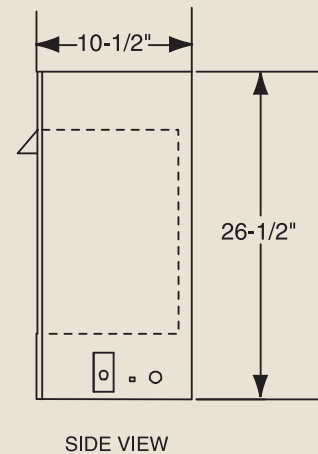

A Brand of Monessen Hearth Systems Co.
149 Cleveland Drive, Paris, Kentucky 40361

www.monessenhearth.com

To avoid personal injury or property damage, the product described by this brochure must be installed, operated and maintained in strict compliance with the instructions packaged with the product and all applicable building or fire codes. Contact local building or fire officials about restrictions and installation inspection requirements. All photographs and drawings on this brochure are for illustrative purposes only and are not intended for, nor should they be used as a substitute for the instructions packaged with the unit. Appearance and specifications of the product are subject to change without notice. © 2007 Monessen Hearth Systems Co.