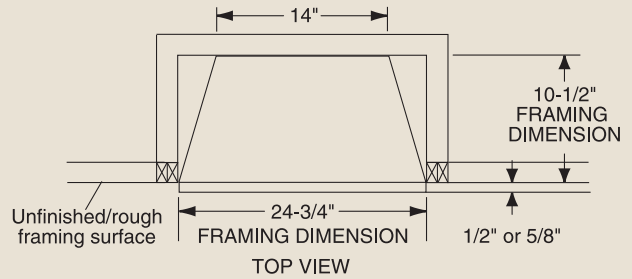

PRODUCT SPECIFICATIONS DBX24C Vent Free

INTERIOR DIMENSIONS

Front opening width: 21"
 Front opening height: 17"
 Rear wall width: 13-1/8"
 Firebox depth: 9"

TECHNICAL INFORMATION

Max. BTU Input: 10,000 BTU/HR (Bedroom Approved)
 Ignition System: Standing Pilot
 Gas Type: Natural or LP
 Control: Thermostat
 Clearance to Fireplace: Zero
 CSA Design Certified

FIELD INSTALLED ACCESSORIES

Louvers: Polished Brass
 Black Small Face Plate (31" H x 33" W): Includes Brass Trim
 Variable Thermostat Controlled Forced Air Blower (135cfm) - BLO24TB
 Cottage Clay firebrick
 Ambient Technologies™ Remote Controls and Thermostats
 Wood Cabinet Surrounds and Hearths