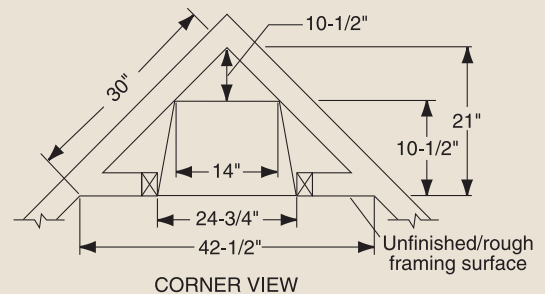

A Brand of Monessen Hearth Systems Co.
149 Cleveland Drive, Paris, Kentucky 40361

www.monessenhearth.com

To avoid personal injury or property damage, the product described by this brochure must be installed, operated and maintained in strict compliance with the instructions packaged with the product and all applicable building or fire codes. Contact local building or fire officials about restrictions and installation inspection requirements. All photographs and drawings on this brochure are for illustrative purposes only and are not intended for, nor should they be used as a substitute for the instructions packaged with the unit. Appearance and specifications of the product are subject to change without notice. © 2007 Monessen Hearth Systems Co.