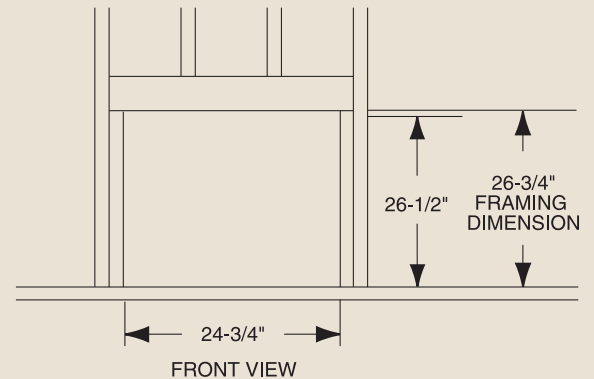

PRODUCT SPECIFICATIONS DBX24C Vent Free

INTERIOR DIMENSIONS

Front opening width: 21"
 Front opening height: 17"
 Rear wall width: 13-1/8"
 Firebox depth: 9"

TECHNICAL INFORMATION

Max. BTU Input: 10,000 BTU/HR (Bedroom Approved)
 Ignition System: Standing Pilot
 Gas Type: Natural or LP
 Control: Thermostat
 Clearance to Fireplace: Zero
 CSA Design Certified

FIELD INSTALLED ACCESSORIES

Louvers: Polished Brass
 Black Small Face Plate (31" H x 33" W): Includes Brass Trim
 Variable Thermostat Controlled Forced Air Blower (135cfm) - BLO24TB
 Cottage Clay firebrick
 Ambient Technologies™ Remote Controls and Thermostats
 Wood Cabinet Surrounds and Hearths