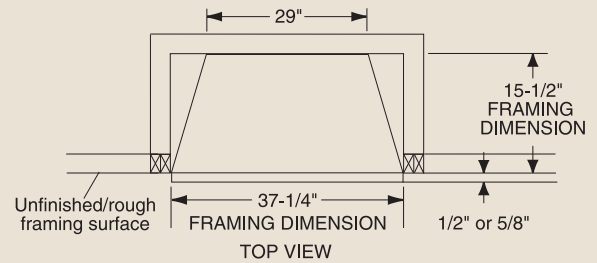

A Brand of Monessen Hearth Systems Co.
149 Cleveland Drive, Paris, Kentucky 40361

www.monessenhearth.com

To avoid personal injury or property damage, the product described by this brochure must be installed, operated and maintained in strict compliance with the instructions packaged with the product and all applicable building or fire codes. Contact local building or fire officials about restrictions and installation inspection requirements. All photographs and drawings on this brochure are for illustrative purposes only and are not intended for, nor should they be used as a substitute for the instructions packaged with the unit. Appearance and specifications of the product are subject to change without notice. © 2007 Monessen Hearth Systems Co.