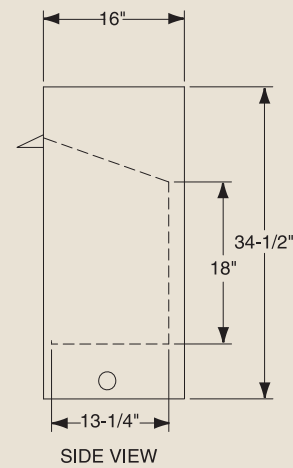

A Brand of Monessen Hearth Systems Co.
149 Cleveland Drive, Paris, Kentucky 40361

www.monessenhearth.com

To avoid personal injury or property damage, the product described by this brochure must be installed, operated and maintained in strict compliance with the instructions packaged with the product and all applicable building or fire codes. Contact local building or fire officials about restrictions and installation inspection requirements. All photographs and drawings on this brochure are for illustrative purposes only and are not intended for, nor should they be used as a substitute for the instructions packaged with the unit. Appearance and specifications of the product are subject to change without notice. © 2007 Monessen Hearth Systems Co.