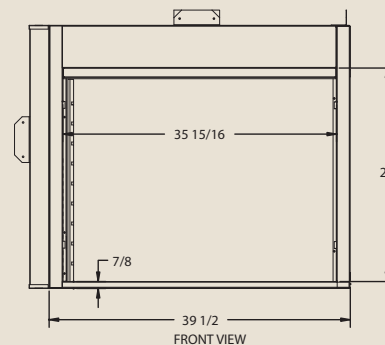

A Brand of Monessen Hearth Systems Co.
149 Cleveland Drive, Paris, Kentucky 40361

www.monessenhearth.com