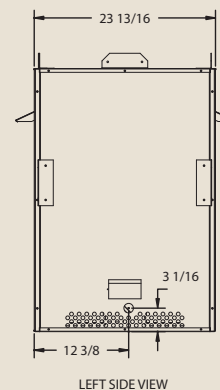

PRODUCT SPECIFICATIONS Peninsula (LPF36) Designer Vent Free Firebox

INTERIOR DIMENSIONS

Side opening width: 35 15/16"
Front opening height: 28"
Fire depth from side: 22 13/16"

TECHNICAL INFORMATION

Clearance to Fireplace: Zero
CSA Design Certified

FIELD INSTALLED ACCESSORIES

Variable Thermostat Controlled Forced Air Blower
Brass Hood

A Brand of Monessen Hearth Systems Co.
149 Cleveland Drive, Paris, Kentucky 40361

www.monessenhearth.com