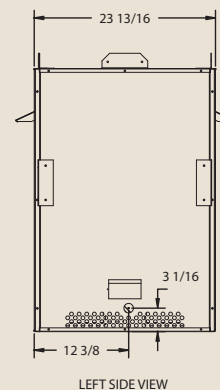

A Brand of Monessen Hearth Systems Co.
149 Cleveland Drive, Paris, Kentucky 40361

www.monessenhearth.com

Monessen

To avoid personal injury or property damage, the product described by this brochure must be installed, operated and maintained in strict compliance with the instructions packaged with the product and all applicable building or fire codes. Contact local building or fire officials about restrictions and installation inspection requirements. All photographs and drawings on this brochure are for illustrative purposes only and are not intended for, nor should they be used as a substitute for the instructions packaged with the unit. Appearance and specifications of the product are subject to change without notice. © 2007 Monessen Hearth Systems Co.