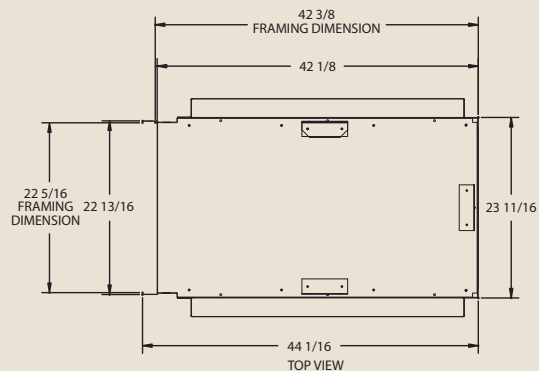

A Brand of Monessen Hearth Systems Co.
149 Cleveland Drive, Paris, Kentucky 40361

www.monessenhearth.com