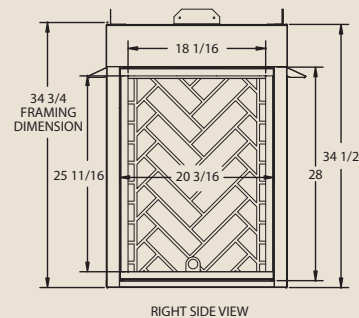

A Brand of Monessen Hearth Systems Co.
149 Cleveland Drive, Paris, Kentucky 40361

www.monessenhearth.com

Monessen

To avoid personal injury or property damage, the product described by this brochure must be installed, operated and maintained in strict compliance with the instructions packaged with the product and all applicable building or fire codes. Contact local building or fire officials about restrictions and installation inspection requirements. All photographs and drawings on this brochure are for illustrative purposes only and are not intended for, nor should they be used as a substitute for the instructions packaged with the unit. Appearance and specifications of the product are subject to change without notice. © 2007 Monessen Hearth Systems Co.