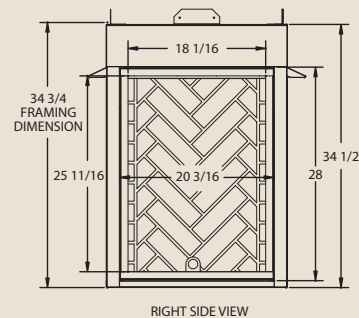

A Brand of Monessen Hearth Systems Co.
149 Cleveland Drive, Paris, Kentucky 40361

www.monessenhearth.com