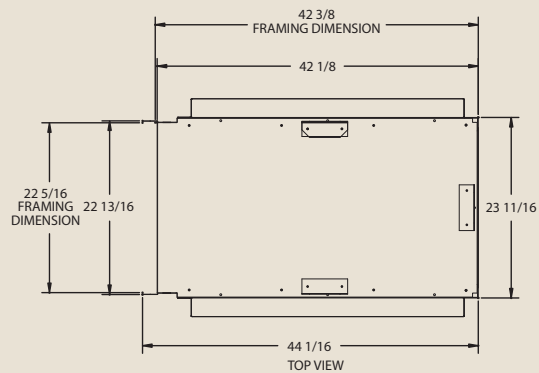

A Brand of Monessen Hearth Systems Co.
149 Cleveland Drive, Paris, Kentucky 40361

www.monessenhearth.com

Monessen

To avoid personal injury or property damage, the product described by this brochure must be installed, operated and maintained in strict compliance with the instructions packaged with the product and all applicable building or fire codes. Contact local building or fire officials about restrictions and installation inspection requirements. All photographs and drawings on this brochure are for illustrative purposes only and are not intended for, nor should they be used as a substitute for the instructions packaged with the unit. Appearance and specifications of the product are subject to change without notice. © 2007 Monessen Hearth Systems Co.