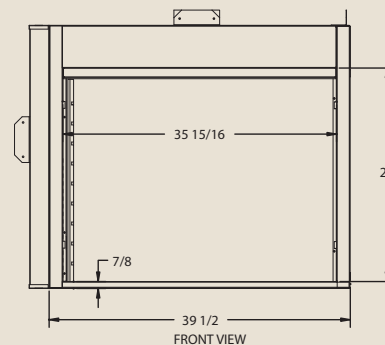

A Brand of Monessen Hearth Systems Co.
149 Cleveland Drive, Paris, Kentucky 40361

www.monessenhearth.com

Monessen

To avoid personal injury or property damage, the product described by this brochure must be installed, operated and maintained in strict compliance with the instructions packaged with the product and all applicable building or fire codes. Contact local building or fire officials about restrictions and installation inspection requirements. All photographs and drawings on this brochure are for illustrative purposes only and are not intended for, nor should they be used as a substitute for the instructions packaged with the unit. Appearance and specifications of the product are subject to change without notice. © 2007 Monessen Hearth Systems Co.