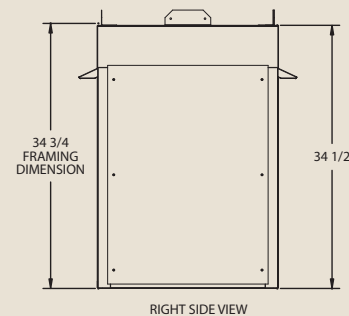

A Brand of Monessen Hearth Systems Co.
149 Cleveland Drive, Paris, Kentucky 40361

www.monessenhearth.com

To avoid personal injury or property damage, the product described by this brochure must be installed, operated and maintained in strict compliance with the instructions packaged with the product and all applicable building or fire codes. Contact local building or fire officials about restrictions and installation inspection requirements. All photographs and drawings on this brochure are for illustrative purposes only and are not intended for, nor should they be used as a substitute for the instructions packaged with the unit. Appearance and specifications of the product are subject to change without notice. © 2007 Monessen Hearth Systems Co.