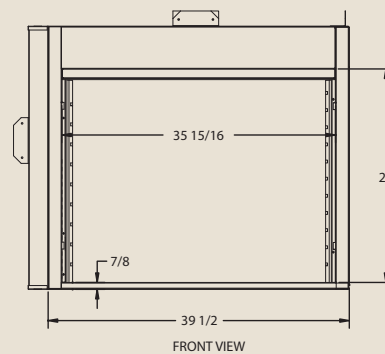

A Brand of Monessen Hearth Systems Co.
149 Cleveland Drive, Paris, Kentucky 40361

www.monessenhearth.com

To avoid personal injury or property damage, the product described by this brochure must be installed, operated and maintained in strict compliance with the instructions packaged with the product and all applicable building or fire codes. Contact local building or fire officials about restrictions and installation inspection requirements. All photographs and drawings on this brochure are for illustrative purposes only and are not intended for, nor should they be used as a substitute for the instructions packaged with the unit. Appearance and specifications of the product are subject to change without notice. © 2007 Monessen Hearth Systems Co.