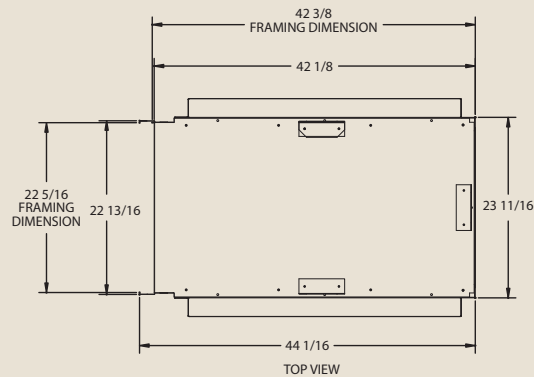

A Brand of Monessen Hearth Systems Co.
149 Cleveland Drive, Paris, Kentucky 40361

www.monessenhearth.com

To avoid personal injury or property damage, the product described by this brochure must be installed, operated and maintained in strict compliance with the instructions packaged with the product and all applicable building or fire codes. Contact local building or fire officials about restrictions and installation inspection requirements. All photographs and drawings on this brochure are for illustrative purposes only and are not intended for, nor should they be used as a substitute for the instructions packaged with the unit. Appearance and specifications of the product are subject to change without notice. © 2007 Monessen Hearth Systems Co.