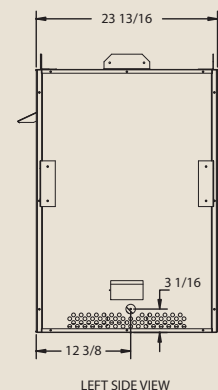

PRODUCT SPECIFICATIONS
See-Thru (LSTF36) Designer Vent Free Firebox

INTERIOR DIMENSIONS

Front opening width: 35 15/16"

Front opening height: 28"

Firebox depth: 23 13/16"

TECHNICAL INFORMATION

Clearance to Fireplace: Zero

CSA Design Certified

FIELD INSTALLED ACCESSORIES

Variable Thermostat Controlled Forced Air Blower (160cfm) - BLOT
Brass Hood

A Brand of Monessen Hearth Systems Co.
149 Cleveland Drive, Paris, Kentucky 40361

www.monessenhearth.com

To avoid personal injury or property damage, the product described by this brochure must be installed, operated and maintained in strict compliance with the instructions packaged with the product and all applicable building or fire codes. Contact local building or fire officials about restrictions and installation inspection requirements. All photographs and drawings on this brochure are for illustrative purposes only and are not intended for, nor should they be used as a substitute for the instructions packaged with the unit. Appearance and specifications of the product are subject to change without notice. © 2007 Monessen Hearth Systems Co.