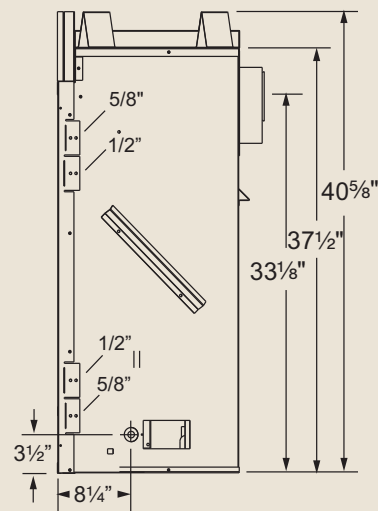

A Brand of Monessen Hearth Systems Co.
149 Cleveland Drive, Paris, Kentucky 40361

www.monessenhearth.com

To avoid personal injury or property damage, the product described by this brochure must be installed, operated and maintained in strict compliance with the instructions packaged with the product and all applicable building or fire codes. Contact local building or fire officials about restrictions and installation inspection requirements. All photographs and drawings on this brochure are for illustrative purposes only and are not intended for, nor should they be used as a substitute for the instructions packaged with the unit. Appearance and specifications of the product are subject to change without notice. © 2010 Monessen Hearth Systems Co.