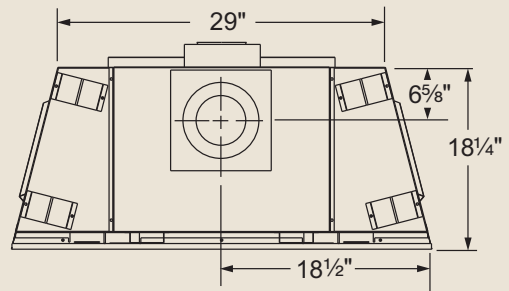

A Brand of Monessen Hearth Systems Co.
149 Cleveland Drive, Paris, Kentucky 40361

www.monessenhearth.com

To avoid personal injury or property damage, the product described by this brochure must be installed, operated and maintained in strict compliance with the instructions packaged with the product and all applicable building or fire codes. Contact local building or fire officials about restrictions and installation inspection requirements. All photographs and drawings on this brochure are for illustrative purposes only and are not intended for, nor should they be used as a substitute for the instructions packaged with the unit. Appearance and specifications of the product are subject to change without notice. © 2010 Monessen Hearth Systems Co.