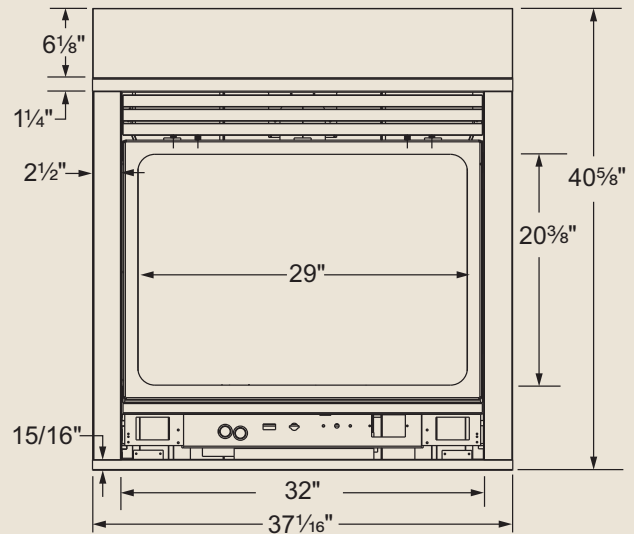

A Brand of Monessen Hearth Systems Co.
149 Cleveland Drive, Paris, Kentucky 40361

www.monessenhearth.com

To avoid personal injury or property damage, the product described by this brochure must be installed, operated and maintained in strict compliance with the instructions packaged with the product and all applicable building or fire codes. Contact local building or fire officials about restrictions and installation inspection requirements. All photographs and drawings on this brochure are for illustrative purposes only and are not intended for, nor should they be used as a substitute for the instructions packaged with the unit. Appearance and specifications of the product are subject to change without notice. © 2010 Monessen Hearth Systems Co.