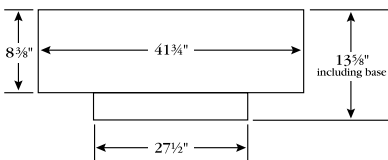

Gas Inlet	Warranty
Type of Gas (State on Order)	Natural or LP
Iron Pipe Size (N.P.T.)	3/8 inch
Ignition System	Standing Pilot/Piezo
All parts carry a 5-year limited warranty with a 5-year limited labor warranty. Note: Empire has a policy of constantly improving quality and performance of its appliances; therefore, materials and specifications are subject to change without notice.	
Safety Controls	Installation and Safety
Pilot equipped with automatic shut-off and oxygen depletion sensor.	Refer to your Owner's Manual for complete installation and safety information.

Taos Mantel Dimensions

This appliance may be installed in an aftermarket (mobile) home where not prohibited by state or local codes.

Cabinet Mantel (36 H" high)