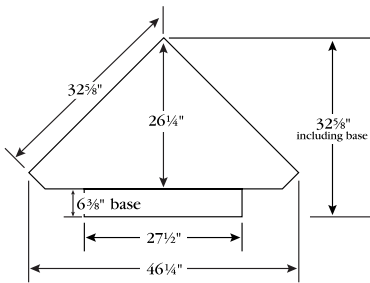

White Mountain Hearth - The Pinnacle of Efficiency

Taos Vent-Free Fireplace Options

Model	Description 26" W x 22" H 7 7/8" D"	Btu Input
VFBH-30	Taos Maxi with brass louvers, two-piece log set, and Modulating Hydraulic Thermostat	30,000

Taos Fireplace Accessories

VFB-BK	Single Speed Automatic Blower
VFF1A-20BR	Polished Brass Frame (for custom installations)
VFBFS	Black Floor Stand

Taos Full Cabinet Mantel with Base 41 3/4" W x 36 1/2" H x 13 5/8" D		Taos Corner Cabinet Mantel with Base 46 1/4" W x 36 1/2" H x 32 5/8" D	
EMF-20W	White Full Mantel with Base & Brass Frame	EMC-20W	White Corner Mantel with Base & Brass Frame
EMF-20O	Oak Full Mantel with Base & Brass Frame	EMC-20O	Oak Corner Mantel with Base & Brass Frame
EMF-20DO	Dark Oak Full Mantel with Base & Brass Frame	EMC-20DO	Dark Oak Corner Mantel with Base & Brass Frame
EMF-20C	Cherry Full Mantel with Base & Brass Frame	EMC-20C	Cherry Corner Mantel with Base & Brass Frame
EMF-20UH	Unfinished Hardwood Full Mantel with Base & Brass Frame	EMC-20UH	Unfinished Hardwood Corner Mantel with Base & Brass Frame
EMF-20UO	Unfinished Oak Full Mantel with Base & Brass Frame	EMC-20UO	Unfinished Oak Corner Mantel with Base & Brass Frame

Taos Mantel Dimensions

This appliance may be installed in an aftermarket (mobile) home where not prohibited by state or local codes.

Cabinet Mantel (36 H" high)

Corner Mantel (36 H" high)

Empire Comfort Systems is committed to continuous product improvement; specifications are subject to change without notice. Flame size, shape, and color will vary from photos. Our mantels feature natural veneers and hand-rubbed finishes - wood grain and color will vary. Adjust light levels and use "natural light" incandescent bulbs to enhance the dramatic look for your wooden mantel.